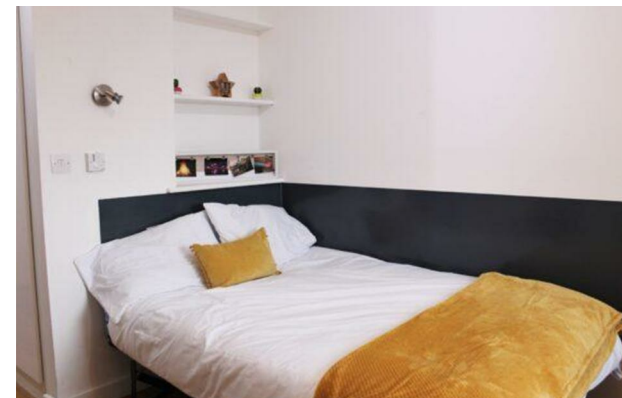

Brookland Rd | | Leicester | LE2 6BH

£205 Per week

Brookland Rd |  
Leicester | LE2 6BH  
£205 Per week

LEICESTER | STUDENT | SEPTEMBER

- Upperton Road social spaces
- Bike storage
- High speed Wi-Fi
- Utilities including water and heating
- Strong community
- Onsite social events
- Onsite laundry facilities
- Contents insurance
- Excellent location
- Student only